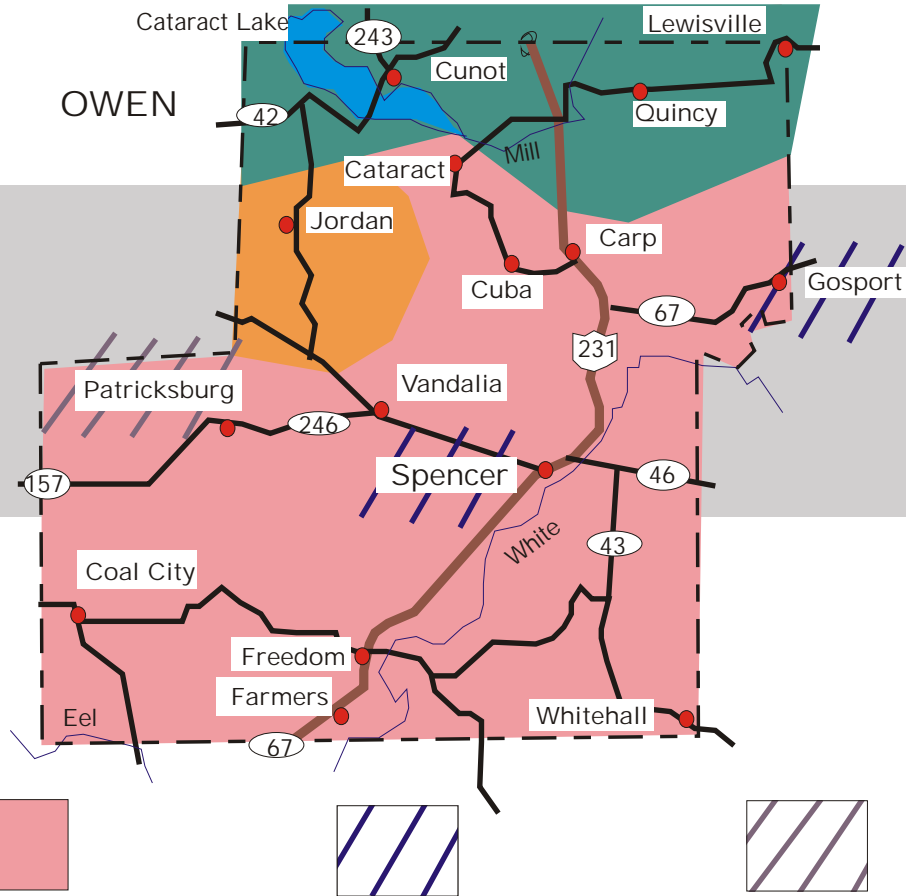

OWEN COUNTY

Area Wide Directory

I N D I A N A

Complete Phonebook Covering All Business & Residential Listings

BLOOMINGTON BEDFORD
YELLOW BOOK

BLOOMINGTON
AT&T

SW CENTRAL IN REGION
DIRECTORY PUBLISHING SOLUTIONS

Market Area

Approx. Population	10,350
Businesses	1,628
YPA Code	024189