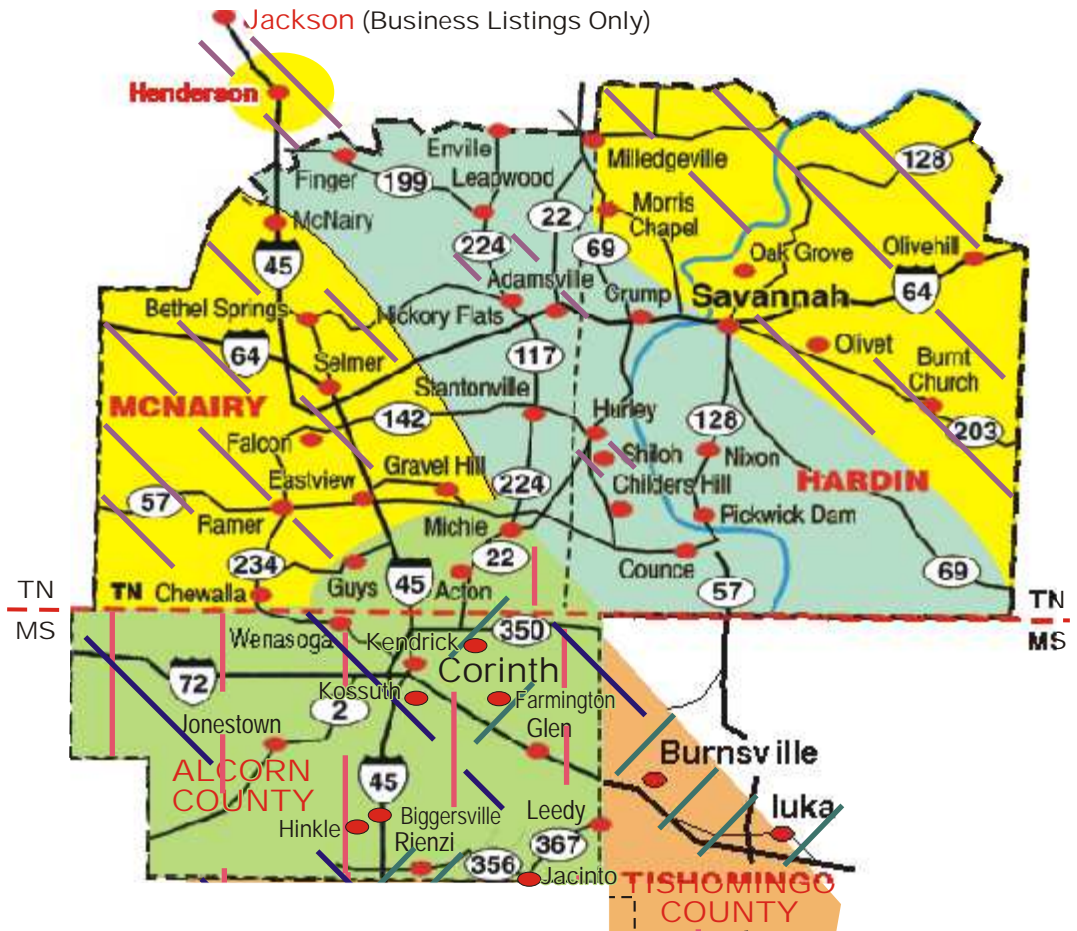

ALCORN - HARDIN - MCNAIRY COUNTIES AREA WIDE DIRECTORY

TENNESSEE / MISSISSIPPI

Corinth, Henderson, Pickwick Dam, Savannah, Selmer
Also Including Jackson (Business Listings)

Corinth
Bell
South

Corinth
Yellow
Book

Adamsville
Century

Savannah
Selmer
Bell South

Rienzi
L.M.
Berry

Iuka
Bell
South

Corinth
Bell
South

Market Area

Approx. Population	103,500
Businesses	6,092
YPA Code	100144