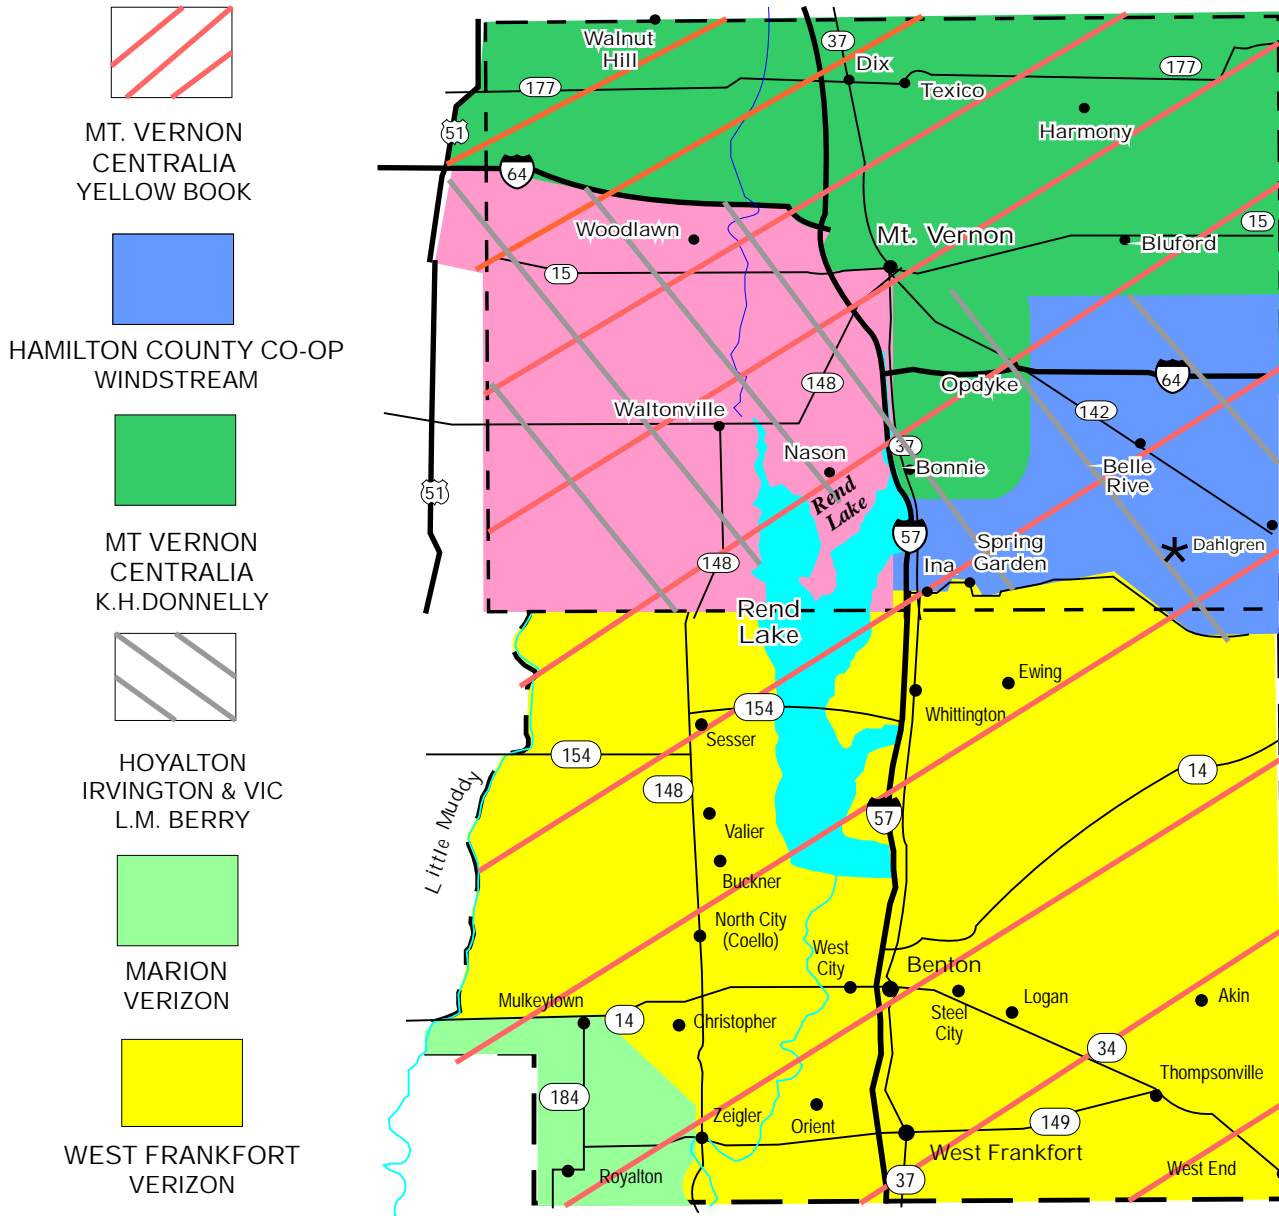

# FRANKLIN & JEFFERSON COUNTY

## Rend Lake Regional Directory

ILLINOIS

\* Listing Information Only - No Distribution

### Market Area

Approx. Population	92,000
Businesses	5,970
Code	019591