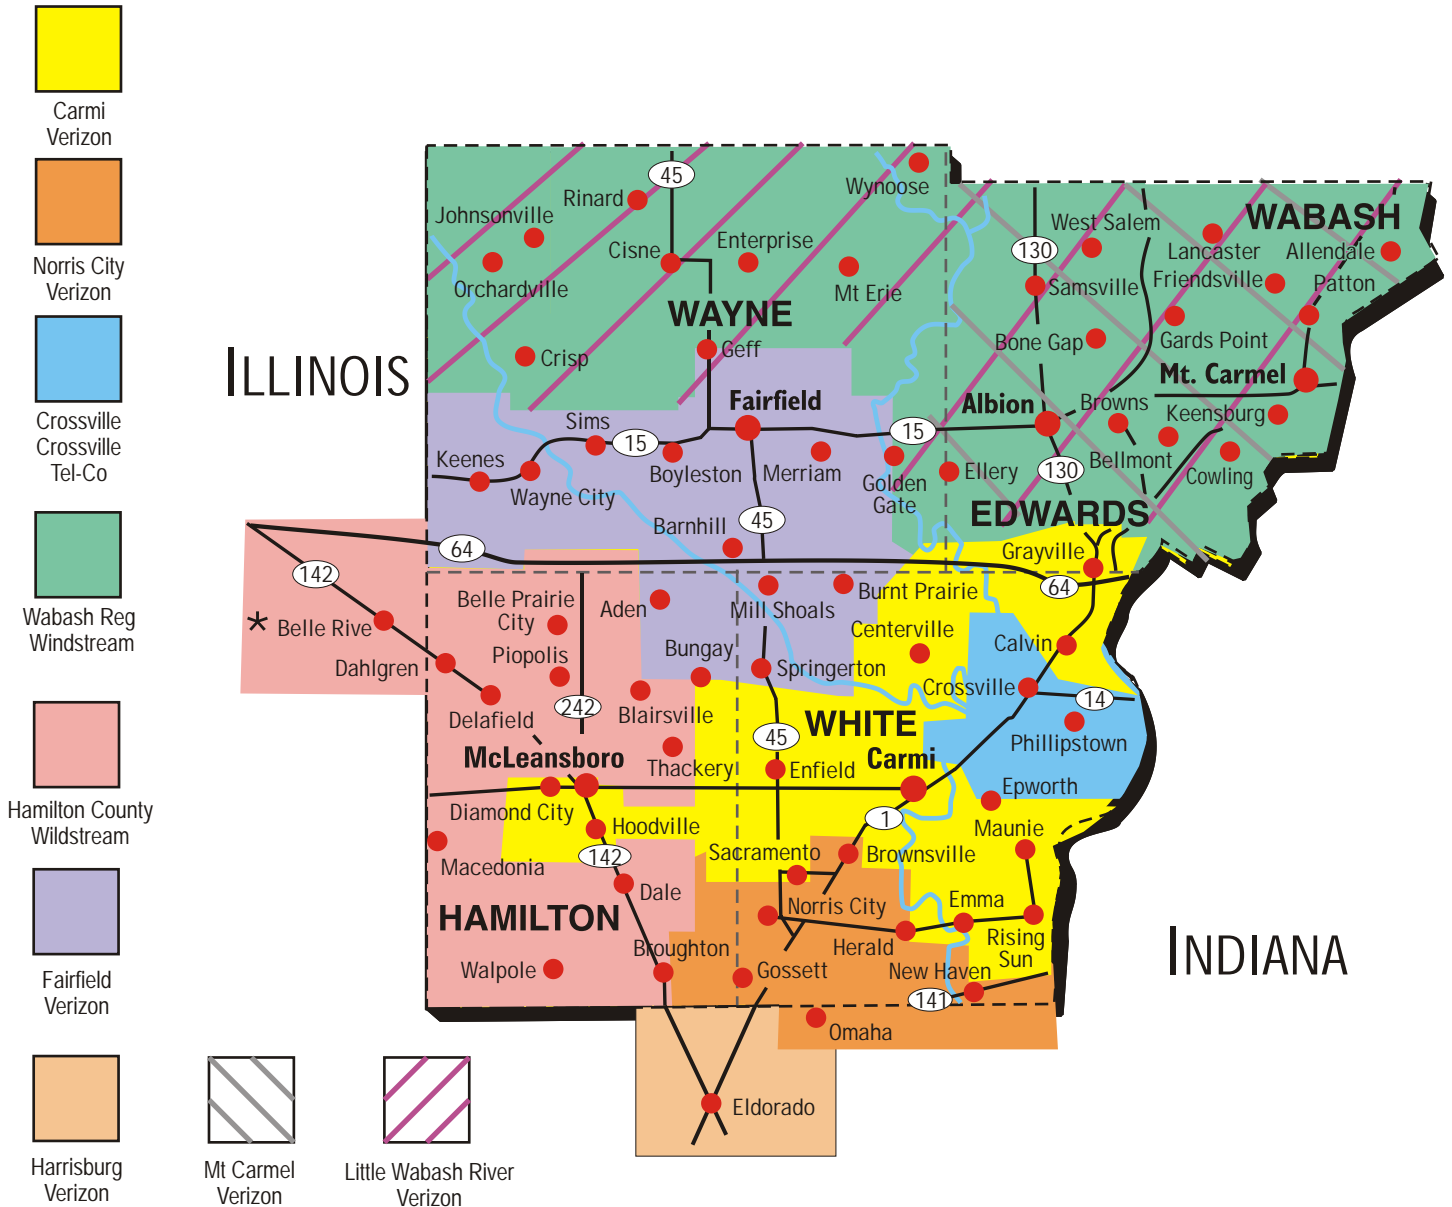

5 COUNTY REGIONAL DIRECTORY

AREA WIDE DIRECTORY

This Directory Contains Listings Of The Homes & Businesses
In The Entire Area Shown On The Map Below.
It Is Delivered FREE OF CHARGE To The Areas Shown In Color!

* Listing Information Only
No Distribution

Market Area

| | |
|--------------------|--------|
| Approx. Population | 82,800 |
| Businesses | 3,408 |
| YPA Code | 019541 |

Official Telephone Book Of

Crossville Communications
Linking Your World