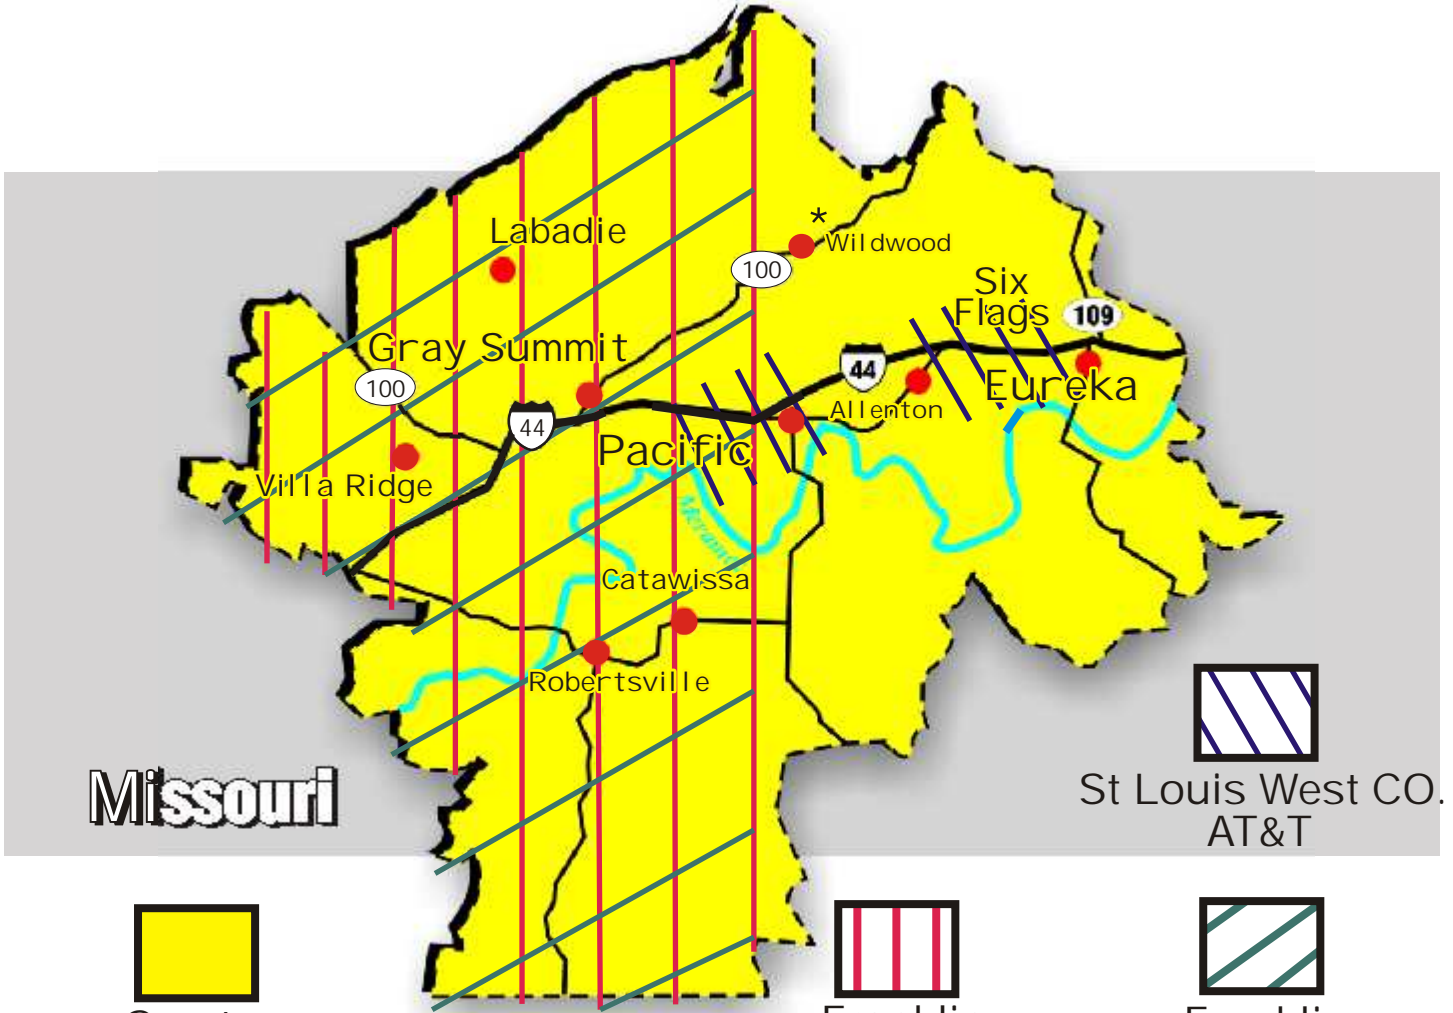

PACIFIC - EUREKA - GRAY SUMMIT

Community Directory

EASTERN FRANKLIN COUNTY & SOUTHWEST ST. LOUIS COUNTY MISSOURI

Including Wildwood Business & Residential Listings

Missouri

St Louis West CO.
AT&T

Greater
Franklin
AT&T

Franklin
Gasconade
Directory
Publishing Solutions

Franklin
Gasconade
Yellow Book

Market Area

Population Served	52,500
Businesses	2,866
YPA Code	040578

* Listings Only, No Delivery