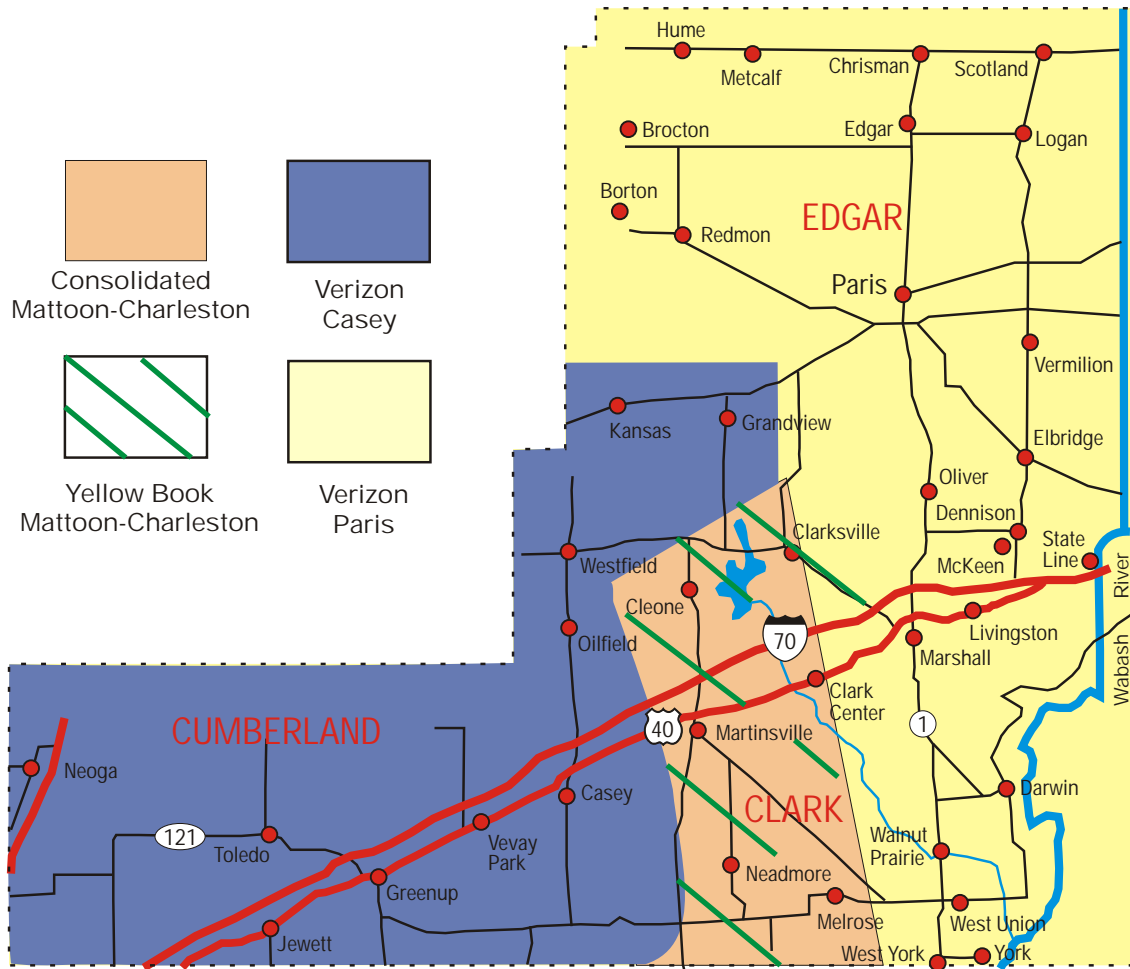

3 COUNTY ILLINOIS REGIONAL DIRECTORY

I L L I N O I S

Including & Delivered To All Of
Edgar, Clark, & Cumberland Counties

Market Area

Approx. Population	36,800
Businesses	3,671
YPA Code	100137